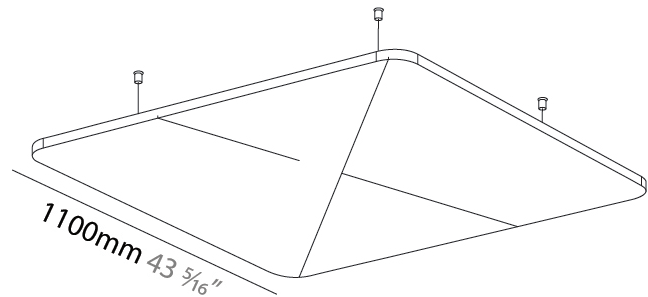

PROJECT	_____
TYPE	_____
SPECIFIER	_____
QUANTITY	_____
DATE	_____

QUANTUM ACOUSTIC PANEL SUSPENSION

A300708-

base number	_____	_____	_____
	Finishes (Diamond)	Finish Options	Cable Length

1. To build a product code in our configurator select the specify button on the base model # product page
2. To build a manual product code on this datasheet choose from the options listed below in blue font and add the suffix to the base model #

GENERAL

Series: Quantum Acoustic Panel
Brand: Prolicht
Division: Architectural
Mounting Type: Suspension
Mounting Location: Ceiling
Subcategory: Acoustic

PHYSICAL

Shape: Round
Length (mm): 1100
Length (in): 43 ⁵/₁₆
Width (mm): 1100
Width (in): 43 ⁵/₁₆
Height (mm): 24
Height (in): 15/16

Fixture Finish: [ANC / ASH / BNA / BTC / BZE / CEL / EGG / EVG / FOG / FOS / FST / FUA / IRI / IRO / KHA / LIC / LIM / MER / MSN / MUS / ONX / PEA / PLU / POL / PPY / RAY / ROY / RST / STE / SWD / TAN / TAU](#)

Holder Finish: [SSR / BKV / CWI / CRY / HAB / LAG / UFT / ITA / RUA / RUR / MIC / FTG / MYG / TWT / LOD / PUS / FRO / FUP / KIA / POP / BLS / SPG / MEY / GOH / GUM / CHC / COM / ABZ / JAG](#)

Fixture Material: [Aluminum](#)
[Cable Details: 2000mm / 6000mm Transparent Cable](#)

ELECTRICAL

LED

OPTICAL

RATINGS AND CERTIFICATIONS

Certified By: CSA Certified to UL and CSA Standards
IP rating: IP20